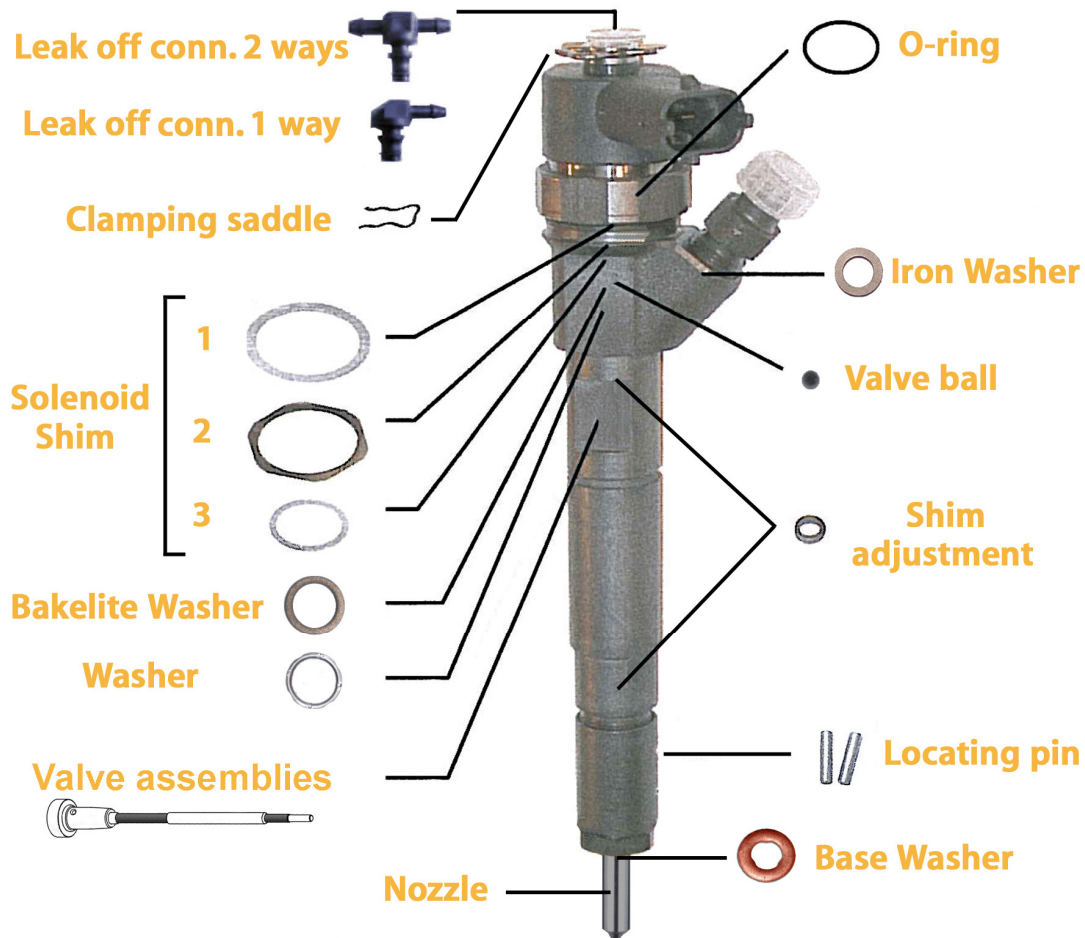

PRODUCT UPDATE – March 2009 (last update 14.01.2025)

Nozzles and spare parts for BOSCH® COMMON RAIL INJECTORS AND PUMPS for traditional and multijet systems

We actually have in our line **more than 100 nozzles** suitable for **Bosch® Common Rail systems** and we are now ready to offer also a wide range of spare parts for repairing injectors. **Common Rail is the present and the future** and will also break through in the emerging markets in Asia as a result of increasingly strict emissions standards. Modern Common Rail diesel engines use up to 30 per cent less fuel while emitting up to 25 per cent less carbon dioxide (CO₂).