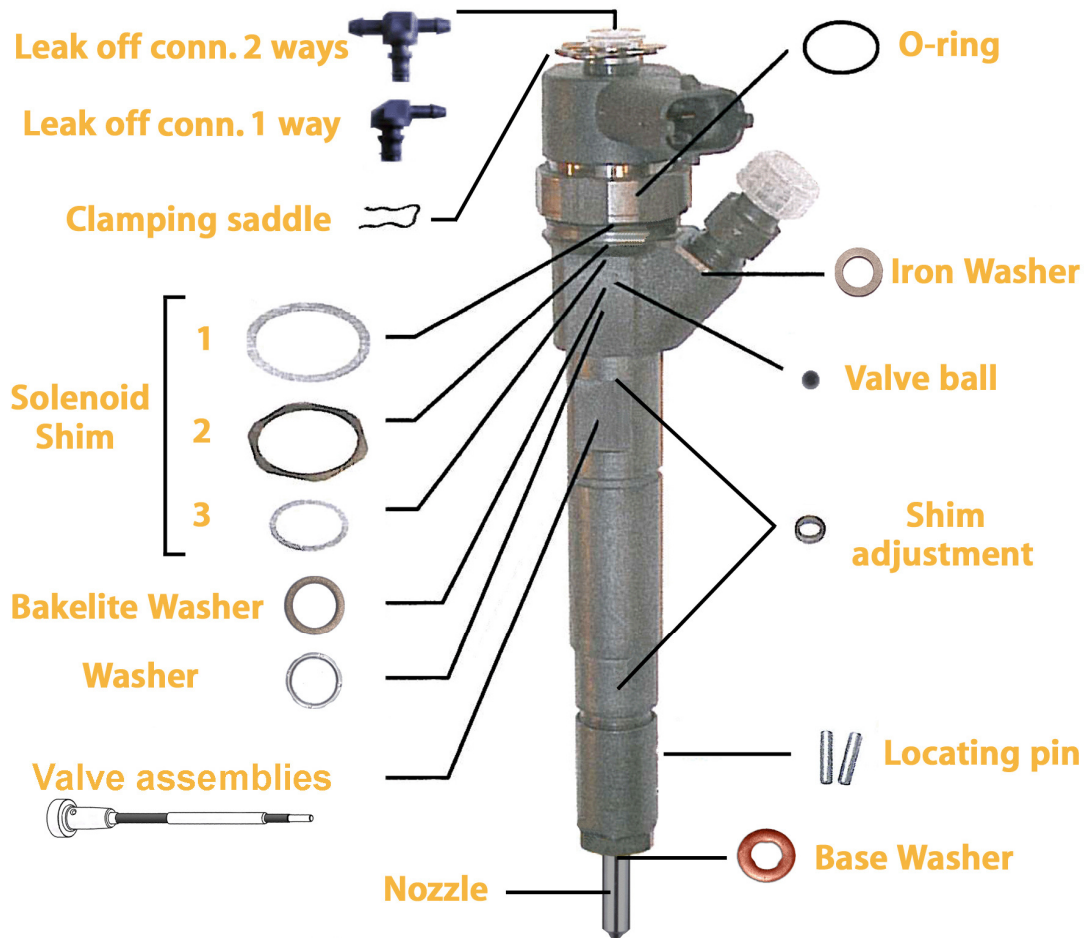

PRODUCT UPDATE – March 2009 (last update 11.11.2024)

Nozzles and spare parts for BOSCH® COMMON RAIL INJECTORS AND PUMPS for traditional and multijet systems

We actually have in our line **more than 100 nozzles** suitable for **Bosch® Common Rail systems** and we are now ready to offer also a wide range of spare parts for repairing injectors. **Common Rail is the present and the future** and will also break through in the emerging markets in Asia as a result of increasingly strict emissions standards. Modern Common Rail diesel engines use up to 30 per cent less fuel while emitting up to 25 per cent less carbon dioxide (CO₂).