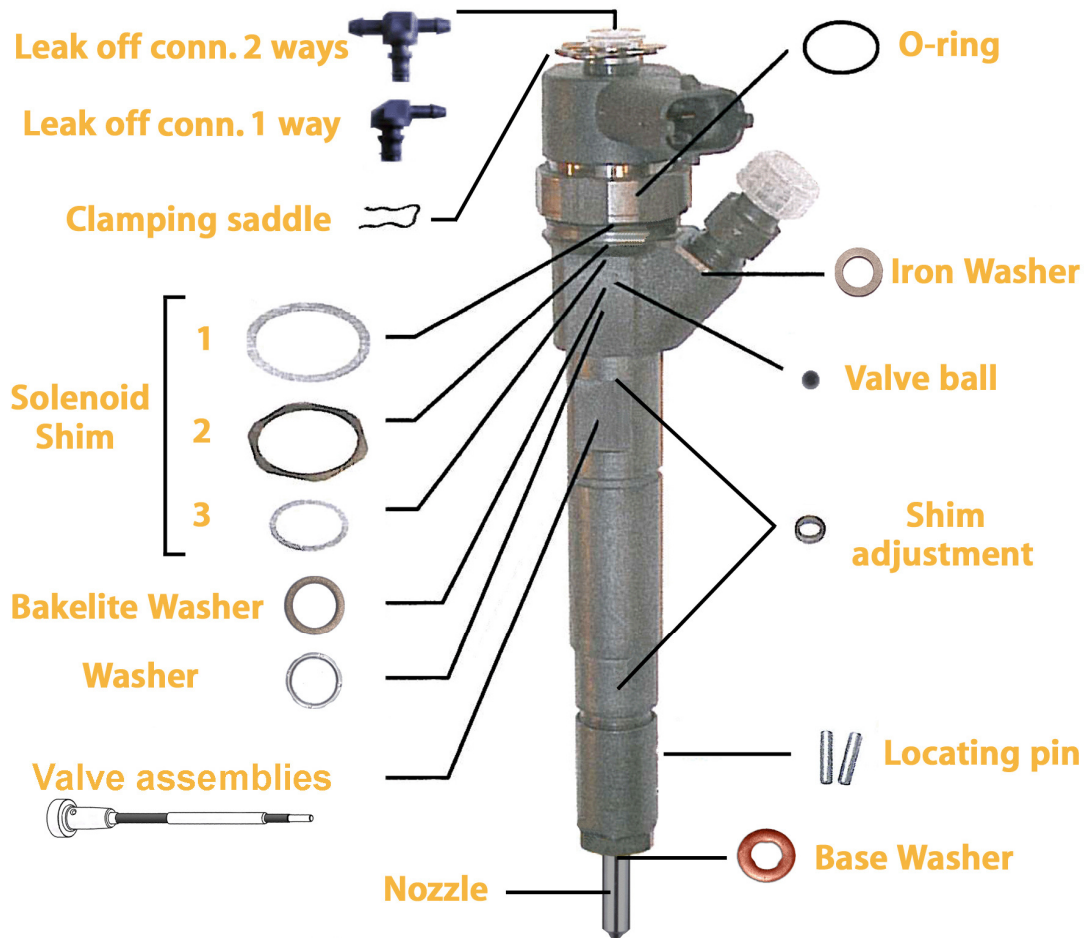

PRODUCT UPDATE – March 2009 (last update 21.09.2024)

Nozzles and spare parts for BOSCH® COMMON RAIL INJECTORS AND PUMPS for traditional and multijet systems

We actually have in our line **more than 100 nozzles** suitable for **Bosch® Common Rail systems** and we are now ready to offer also a wide range of spare parts for repairing injectors. **Common Rail is the present and the future** and will also break through in the emerging markets in Asia as a result of increasingly strict emissions standards. Modern Common Rail diesel engines use up to 30 per cent less fuel while emitting up to 25 per cent less carbon dioxide (CO₂).

INJECTORS SPARE PARTS

Common Rail Injector Parts Set	Seven Code	Description
	17000	with Bakelite Washer + Washer + O-ring + Iron washer + Valve ball (F00VC05001)
	17002	with Bakelite Washer + Washer + O-ring + Iron washer + Valve ball (F00VC05006)
	17004	with Bakelite Washer + Washer + O-ring + Iron washer + Valve ball (F00VC05008)